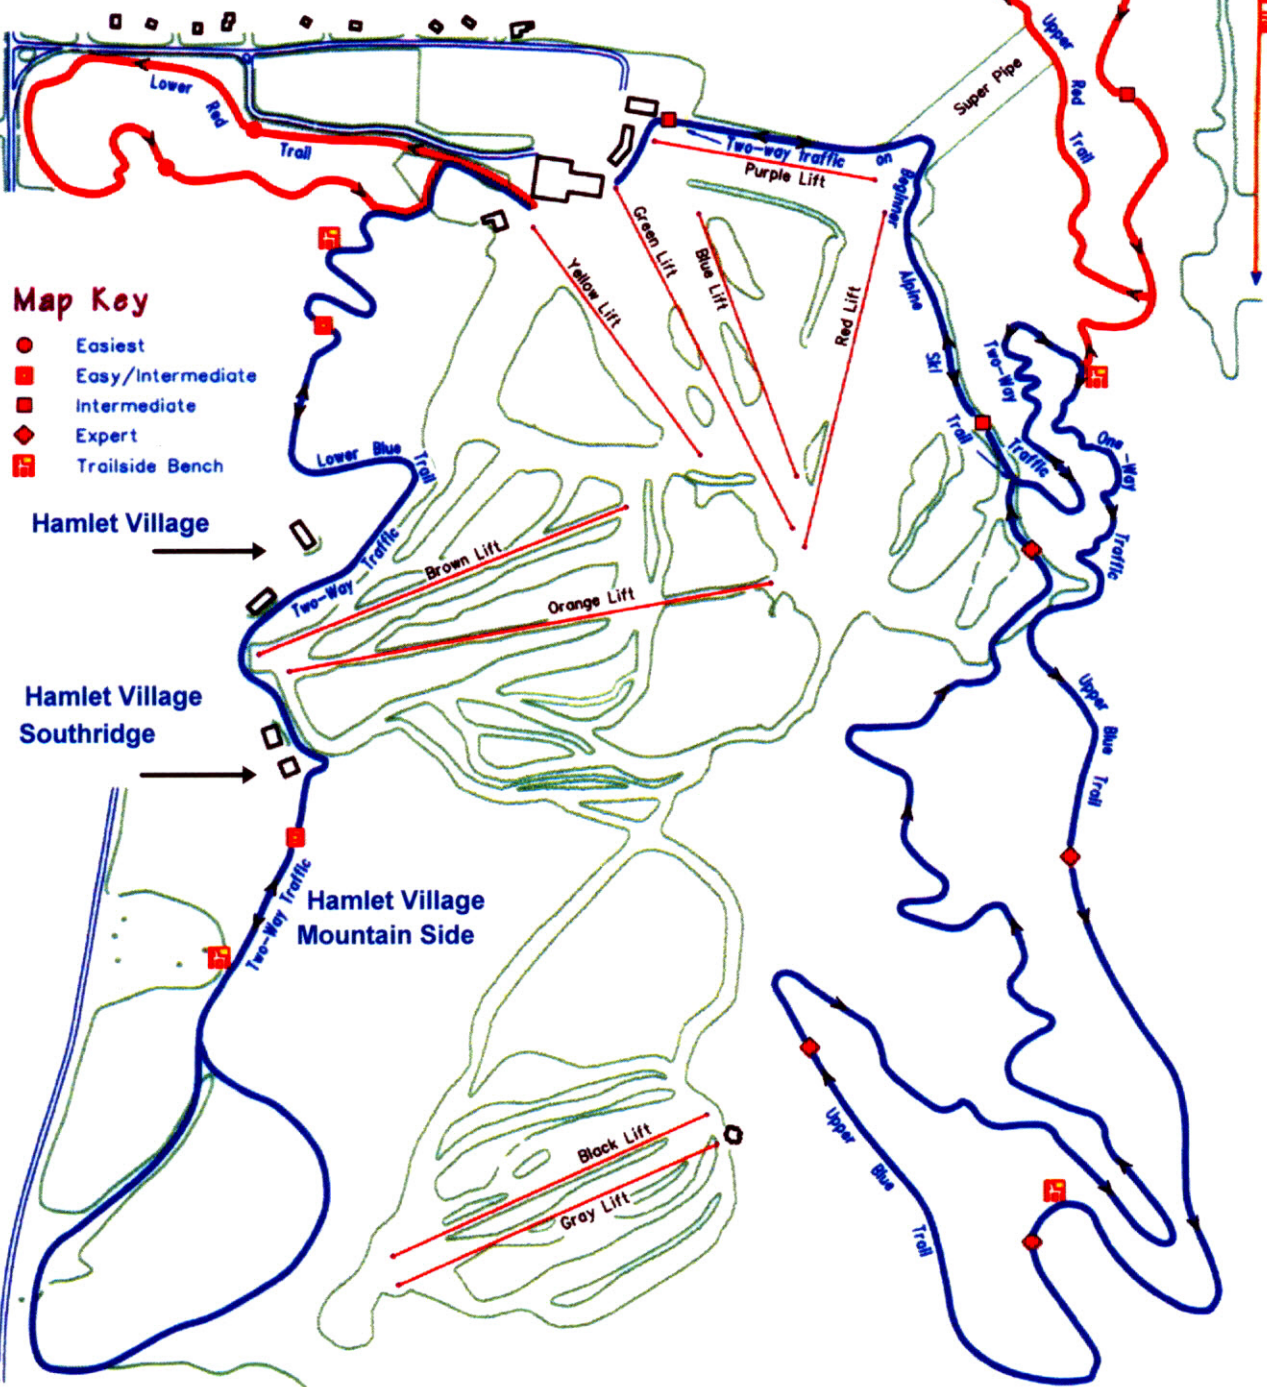

nub's nob

NORDIC SKI TRAILS

Map Key

- Easiest
- Easy/Intermediate
- Intermediate
- ◆ Expert
- Trailside Bench

Hamlet Village

Hamlet Village Southridge

Hamlet Village Mountain Side